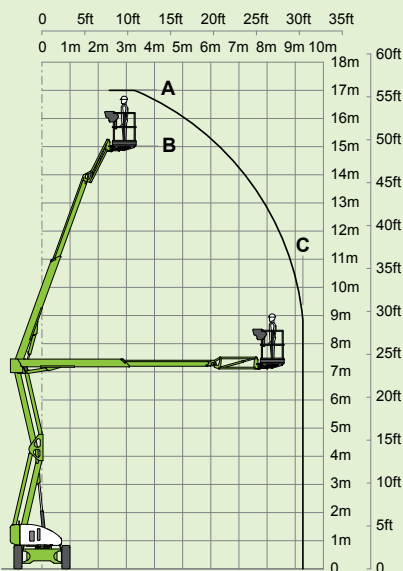

(A) 17.2m
56ft 6in

(B) 15.2m
50ft

(C) 9.4m
31ft

225kg
500lbs

1.8m x 0.85m
5ft 11in x 2ft 9in

150°

180°

(D) 2.1m
6ft 11in

(F) 2m
6ft 7in

(H) 4.8m
15ft 9in

(J) 6.35m
20ft 10in

6km/h
3.7mph

3.7m
12ft 2in

45%
24°

5000kg
11020lbs

SIOPS® toughcage

niftylift

Fingle Drive, Stonebridge
Milton Keynes, MK13 0ER
England, United Kingdom
+44 (0)1908 223456
sales@niftylift.com
www.niftylift.com