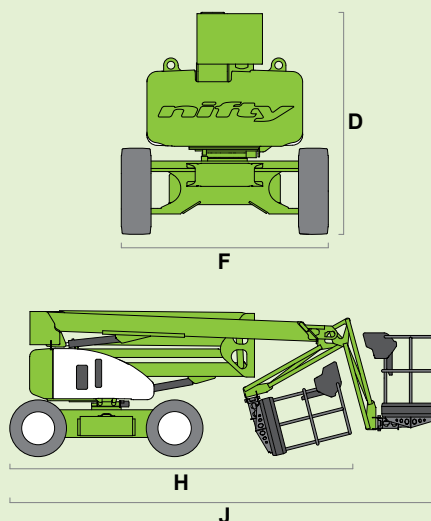

(A) 17.2m
56ft 6in

(B) 15.2m
50ft

(C) 9.4m
31ft

225kg
500lbs

1.8m x 0.85m
5ft 11in x 2ft 9in

150°

180°

(D) 2.1m
6ft 11in

(F) 2m
6ft 7in

(H) 4.8m
15ft 9in

(J) 6.35m
20ft 10in

6km/h
3.7mph

3.7m
12ft 2in

45%
24°

5000kg
11020lbs

SIOPS® toughcage

niftylift

Fingle Drive, Stonebridge
Milton Keynes, MK13 0ER
England, United Kingdom
+44 (0)1908 223456
sales@niftylift.com
www.niftylift.com