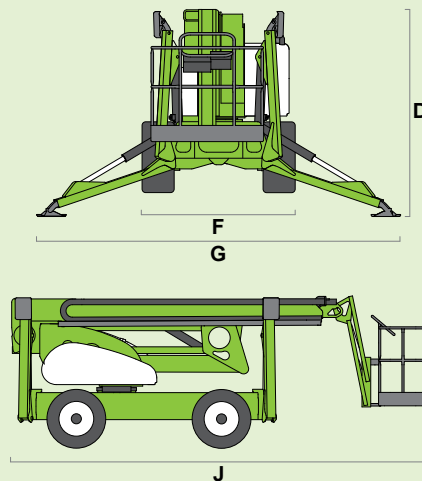

niftylift

Chalkdell Drive, Shenley Wood,
Milton Keynes, MK5 6GF
England, United Kingdom
+44 (0)1908 223456
sales@niftylift.com
www.niftylift.com

IS-101