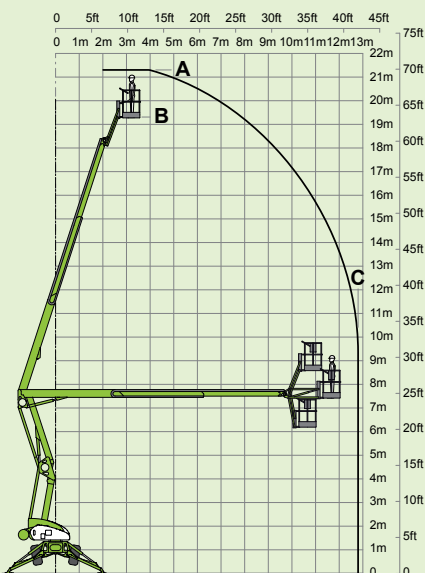

niftylift

SD210 4x4x4

(A) 21.3m
70ft

(B) 19.3m
63ft 6in

(C) 12.8m
42ft

225kg
500lbs

1.8m x 0.85m
5ft 11in x 2ft 9in

150°

100°

(D) 2.25m
7ft 5in

(F) 2.05m
6ft 9in

(G) 4.2m
13ft 9in

(J) 6.15m
20ft 2in

7.5km/h
4.7mph

3.5m
11ft 6in

45%
24°

3950kg
8700lbs

niftylift

Chalkdell Drive, Shenley Wood,
Milton Keynes, MK5 6GF
England, United Kingdom
+44 (0)1908 223456
sales@niftylift.com
www.niftylift.com

IS-101