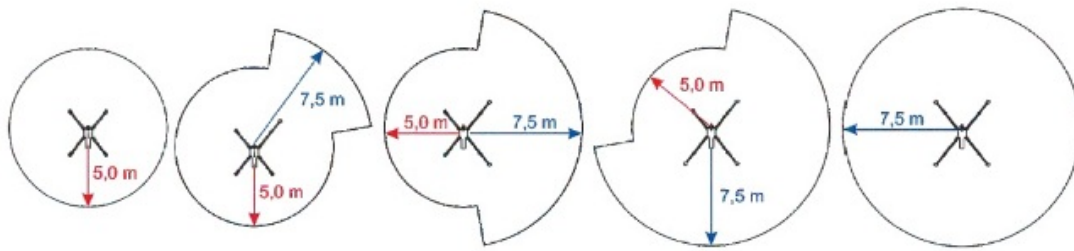

**DT15**  
SPYDER

**Passiamo sopra ogni cosa**  
We fly all over

**8 mts up and  
7,5 mts over:  
never so high**

**Saltosopra**  
Downunder

**-1,5 m**

**Tutto in uno**  
All in one

**00° 30'**

**Atterriamo ovunque**  
We land everywhere

**Siamo i più forti**  
We are the strongest ones

**200 kg**

**Portata Utile - Capacity**

**Sempre al tuo fianco**  
Always with you

{gallery\dt15spy{/gallery}

[Download technical description](#)