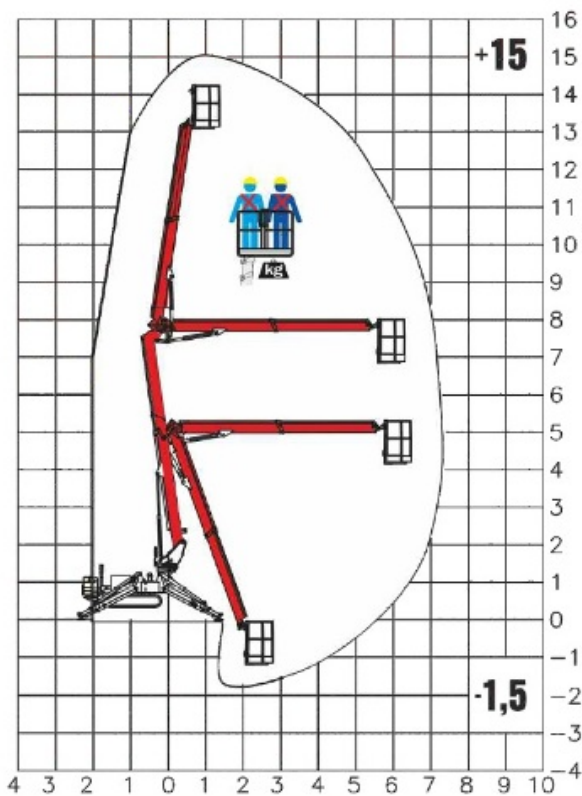

**DT15**  
SPYDER

**Passiamo sopra ogni cosa**  
We fly all over

**8 mts up and  
7,5 mts over:  
never so high**

**Saltosopra**  
Downunder

**-1,5 m**

**Tutto in uno**  
All in one

**00° 30'**

**Atterriamo ovunque**  
We land everywhere

**Siamo i più forti**  
We are the strongest ones

**200 kg**

**Portata Utile - Capacity**

**Sempre al tuo fianco**  
Always with you

{gallery\dt15spy{/gallery}

[Download technical description](#)