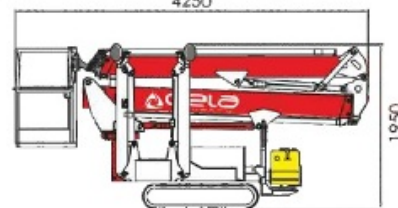

**DT15**  
SPYDER

**Passiamo sopra ogni cosa**  
We fly all over

**8 mts up and  
7,5 mts over:  
never so high**

**Saltosopra**  
Downunder

**-1,5 m**

**Tutto in uno**  
All in one

**00° 30'**

**Atterriamo ovunque**  
We land everywhere

**Come un ascensore**  
Like an elevator

**8,0 m**

**Dolci e Veloce**  
Smooth and fast

*Comandi a controllo elettronico,  
movere multiple simultanee*  
*Electronic control, real-time movement*

**Auto Stabilizzazione**  
Automatic Stabilization

**Siamo i più forti**  
We are the strongest ones

**200 kg**

**Portata Utile - Capacity**

**Sempre al tuo fianco**  
Always with you

{gallery\dt15spy{/gallery}

[Download technical description](#)