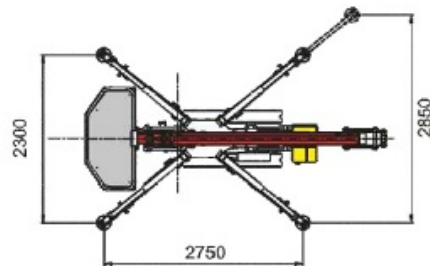

**DT15**  
SPYDER

**Passiamo sopra ogni cosa**  
We fly all over

**8 mts up and  
7,5 mts over:  
never so high**

**Saltosopra**  
Downunder

**-1,5 m**

**Tutto in uno**  
All in one

**00° 30'**

**Atterriamo ovunque**  
We land everywhere

**Siamo i più forti**  
We are the strongest ones

**200 kg**

**Portata Utile - Capacity**

**Sempre al tuo fianco**  
Always with you

{gallery\dt15spy{/gallery}

[Download technical description](#)